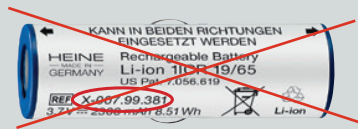

HEINE – Compatibility Matrix for Charger, Handle & Battery

Compatibility guide for HEINEs most common Chargers, Handles and Batteries from 1994 to 2022. This covers the majority of product combinations on today's market. Notice! This guide only applies for BETA Instrument handles and does NOT apply for HEINE Laryngoscope handles.

Table chargers

NT 200 launched 1994:
Discontinued in 2011. Compatible with BETA NT and BETA L handles. Notice in the picture where you can find the model name encircled.

NT 300 launched 2010:
Replaced NT 200, still in production, being phased out. Compatible with BETA NT and BETA L handles. Notice in the picture where you can find the model name encircled.

NT4 launched 2016:
Latest technology with innovative functions and intelligent charging. Only compatible with BETA4 generation handles. Notice in the picture where you can find the model name encircled.

Batteries

X-002.99.315 – NiMH (Nickel Metal Hydride).
(until Aug 2022 called X-002.99.382).
Old technology with estimated life time of 12–18 months. HEINE warranty 12 months.

~~**X-007.99.381 and X-007.99.383 – Li-ion (Lithium-ion batteries).**~~
New technology with estimated life time of up to 60 months. HEINE warranty 12 months.